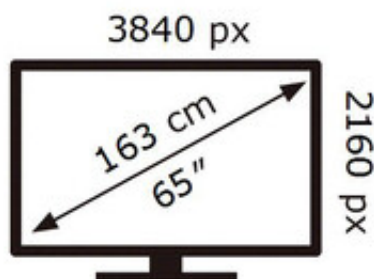

ENERGY

SAMSUNG

QE65Q65AAU

102 kWh/1000h

ABCDEF **G**

170 kWh/1000h

2019/2013